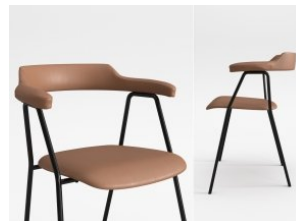

Arflex Internation... 14 EUR

4455 Chair Upholstered