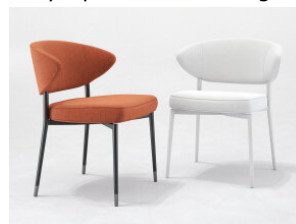

Ligne Roset 16 EUR

Upholstered Shell Chair

N/A 16 EUR

Zenzo Chairs with Upholst...

Zeitraum 16 EUR

Scandinavian Cane Back ...

N/A 16 EUR

Fully Upholstered Dining ...