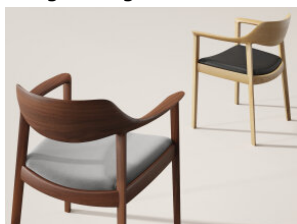

Conde House 14 EUR

Modern Dining Chair

N/A 14 EUR

Zenzo Chairs with Upholst...

Zeitraum 16 EUR

Wing Dining Armchair

Conde House 16 EUR

Upholstered Wooden Legs...