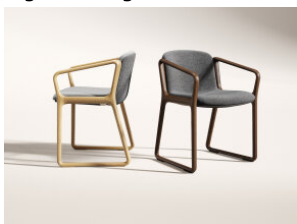

Eight Dining Armchair