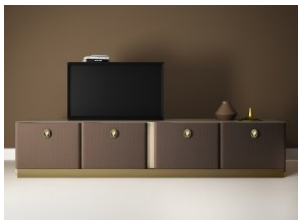

Jasmine TV Cabinets and ...

Alberta 12 EUR

Butterfly 4 Cupboard

Alberta 12 EUR

Gondole High Cupboard

Alberta 10 EUR

Canaletto Composition C33

Ligne Roset 18 EUR