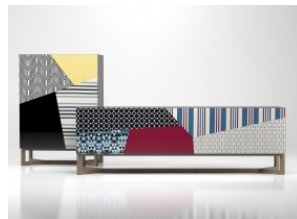

N/A 10 EUR

Doppler