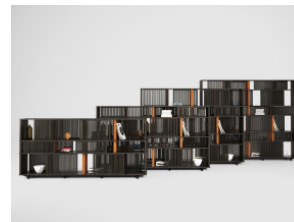

N/A 10 EUR
Contemporary Bookcase ...